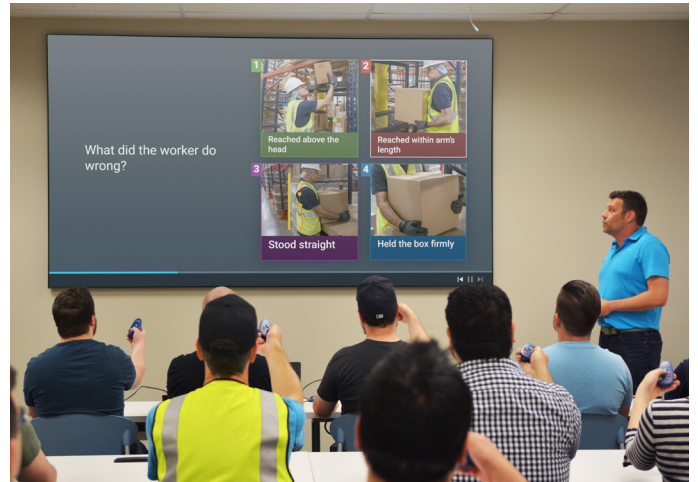

Accelerate Onboarding & Easily Track Training

Streamline onboarding with short courses that emphasize “active learning” to drive comprehension quickly. And **stay audit-ready 24/7** with automated digital documentation and reporting.

- Deliver individual or group-based training for up to 150 employees
- Standardize important messaging across all lines, shifts, and locations
- Build structured learning plans by job role and department

“Alchemy has awesome reporting tools. Now I’m able to spend less time on recordkeeping, and more time analyzing the results and finding the gaps.”

— Apryl Washington, CreativeWerks Packaging

Improve Quality & Drive Operational Performance

Ensure workers **understand and follow key SOPs** by using Intertek Alchemy to build facility- and task-specific training. Continuous reinforcement and one-on-one coaching ensure correct application, every time.

- Verify and correct behavior with mobile coaching technology designed for the manufacturing floor
- Improve task-specific proficiency and consistency
- Increase yield and reduce quality holds